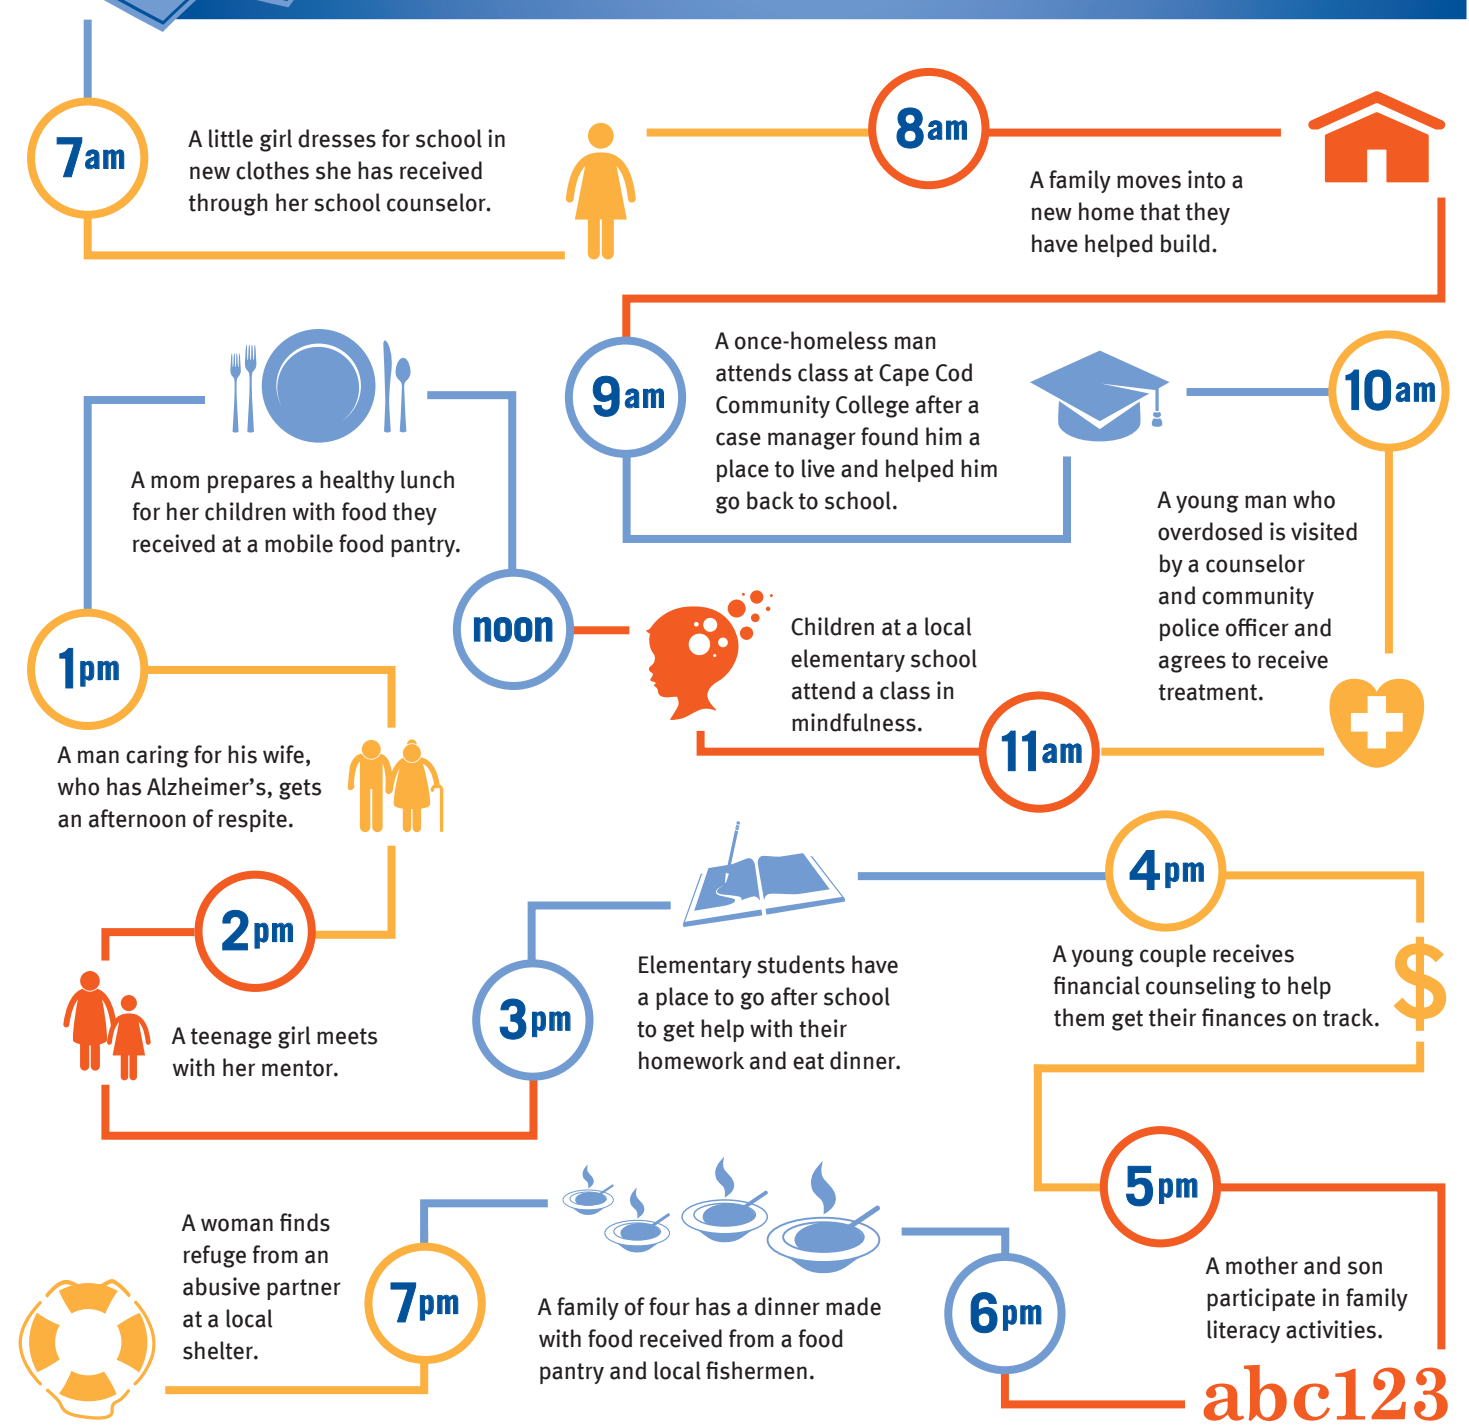

A DAY IN THE LIFE OF YOUR DONATION

abc123

Every hour,
every day,
there is a need.

Your gift to United
Way makes all of
this possible.

**THANK
YOU!**